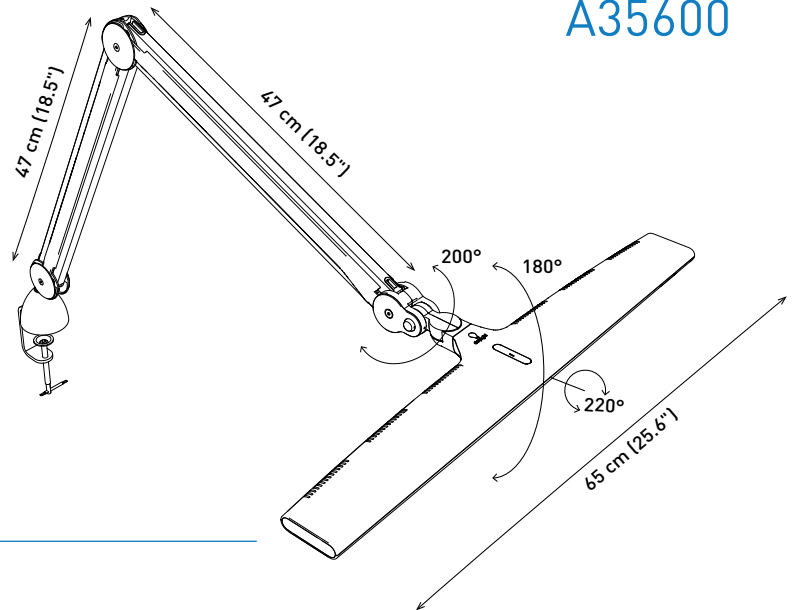

LED 6,000 K daylight

3,800 Lux at 30cm (12")

3 brightness levels

LIGHT QUALITY

ERGONOMICS

DESIGN

daylightcompany.com

Luminos™

TABLE LAMP

A35600

FEATURES

- Extra wide shade for an even spread of light over a large area
- 120 powerful daylight LEDs for true colour matching
- 3 brightness levels – 3,800 – 2,300 and 1,200 Lux
- Multi position head to direct the light where needed
- Heavy duty arm with reinforced joints and covers
- Long reach 112 cm

SPECIFICATIONS

Product information

Weight	3.2 kg (7.1 lb)
Colour	Grey/white
Cable length	2.4 m (94.5")

Light output

Light source	LED
Lumens	1,566 lm
Lux at 30 cm (12")	3,800
Colour temperature	6,000 K
CRI	80+
Energy consumption	20W

Packaging information

Height	40.5 cm (15.9")
Width	91.5 cm (36")
Depth	11 cm (4.3")
Packed weight	4.6 kg (10.2 lb)
Products per master carton	2