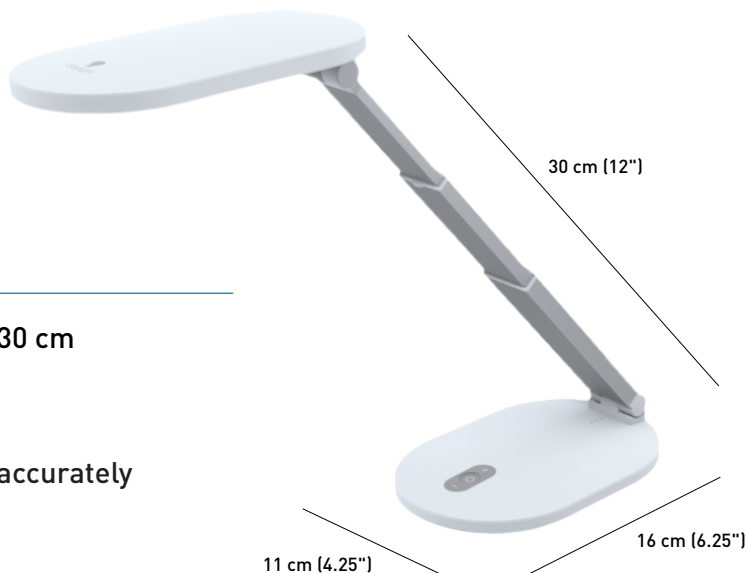

Foldi Go™

RECHARGEABLE TABLE LAMP

Fact Sheet

The Foldi Go is a rechargeable 'full size' desk lamp supplied with its very own carry case. Position the light exactly where you need it using the long, fully adjustable arm and rotatable shade. One full charge will give you up to 8 hours of consistent and continuous brightness and the handy battery power level indicator lights enable you to monitor the charge level at a glance.

LED 6,000 K daylight

Full size folding desk lamp

Supplied with carry case

LIGHT QUALITY

ERGONOMICS

DESIGN

daylightcompany.com

Foldi Go™

A35050

RECHARGEABLE TABLE LAMP

FEATURES

- Long, adjustable arm with maximum reach of 30 cm
- Rotating head to allow accurate positioning
- 4 brightness levels
- High quality LEDs with 95+ CRI to see colours accurately
- Battery power level indicator
- Supplied with carry-case
- USB adaptor and cable included
- Ideal for moving around the house or using on the go

SPECIFICATIONS

Product information

Weight	0.85 kg (1.9lb)
Colour	White/Grey
Cable length	1.5 m (59")

Light output

Light source	LED
Lumens	340 lm
Lux at 30 cm (12")	1,300 / 1,100 / 900 / 600
Colour temperature	6,000 K
CRI	95+
Energy consumption	5W